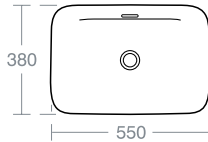

The Ellero range comprises three configurations. The vessel **without overflow** provides the cleanest design aesthetic, ideal for high-end residential projects.

A vessel **with overflow** in such a thin structure is uncommon, and the tough ceramic allows for an especially narrow opening, a practical variant created with hotel use in mind. An option with a deck provides a space for toiletries and includes a tap hole.

ELLERO 55CM VESSEL BASIN

Model	Ref.
55cm vessel basin with overflow, no taphole	E142701
55cm vessel basin no overflow, no taphole	E142501

Basin secured with fixation set provided and silicon sealant

ELLERO 55CM VESSEL BASIN

Model	Ref.
55cm vessel basin with overflow, one taphole	E142601

Basin secured with fixation set provided and silicon sealant

specifysottini.co.uk

sottini

SIMPLY IMAGINE