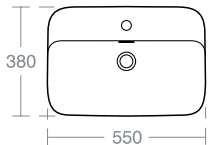

The Ellero range comprises three configurations. The vessel **without overflow** provides the cleanest design aesthetic, ideal for high-end residential projects.

A vessel **with overflow** in such a thin structure is uncommon, and the tough ceramic allows for an especially narrow opening, a practical variant created with hotel use in mind. An option with a deck provides a space for toiletries and includes a tap hole.

ELLERO 55CM VESSEL BASIN

Model	Ref.
55cm vessel basin with overflow, no taphole	E142701
55cm vessel basin no overflow, no taphole	E142501

Basin secured with fixation set provided and silicon sealant

ELLERO 55CM VESSEL BASIN

Model	Ref.
55cm vessel basin with overflow, one taphole	E142601

Basin secured with fixation set provided and silicon sealant

specifysottini.co.uk

sottini

SIMPLY IMAGINE